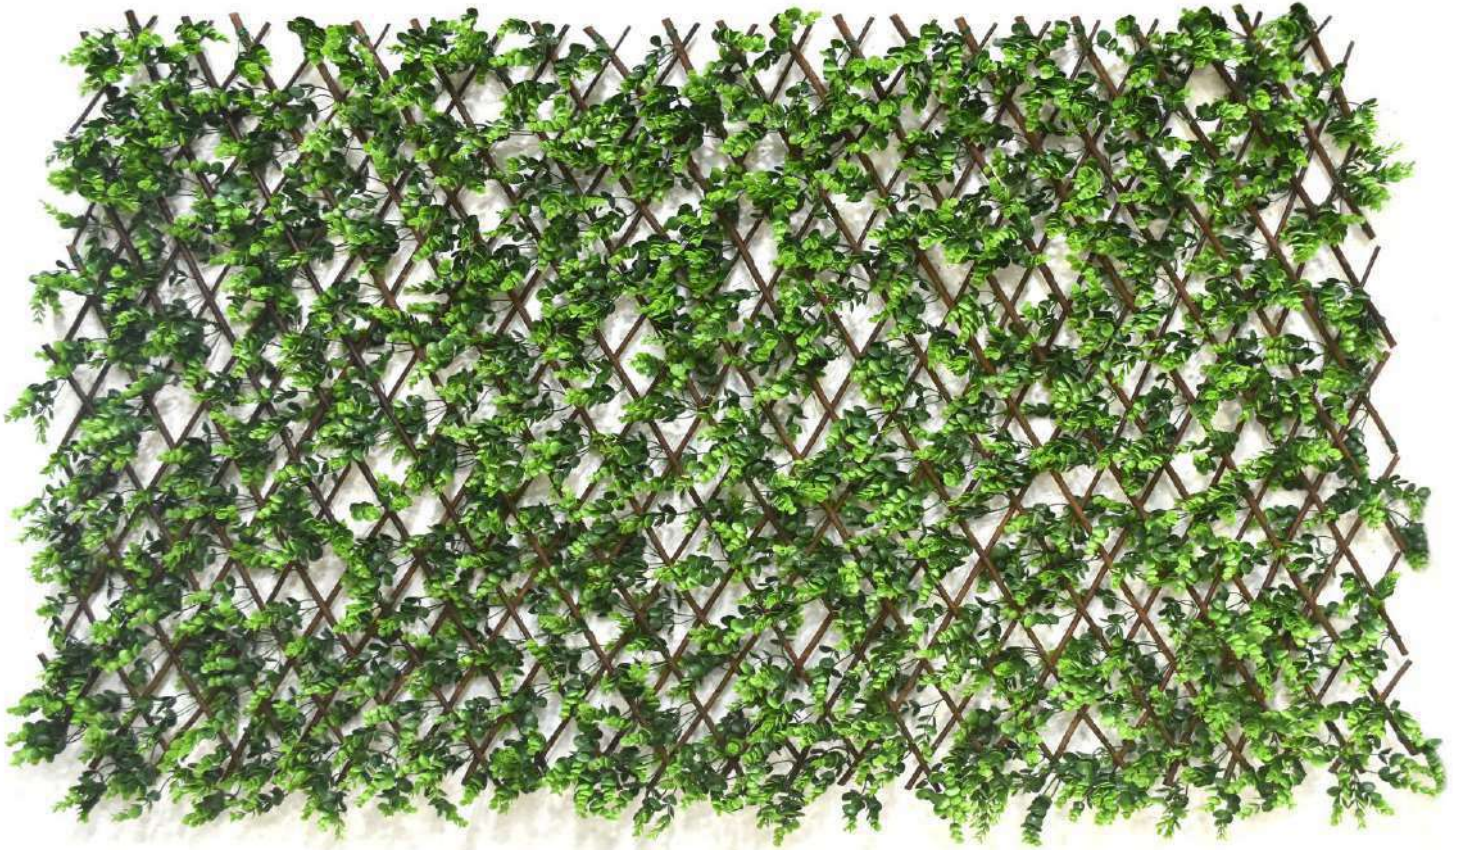

VERTICAL GARDEN WALL (50x50 CM)

AG-6011-4277