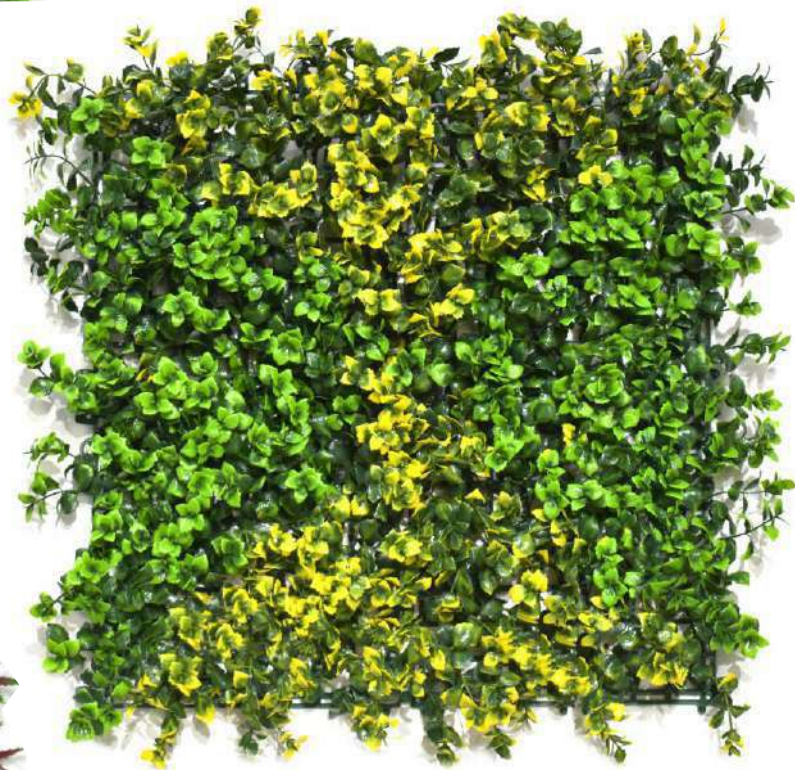

AREA: 2.69 SQFT

ROOHKI
HOME DECOR

2022.08.16 13:10

VERTICAL GARDEN WALL (50x50 CM)

AG-8015 K-766

SIZE 50x50 CM

AREA: 2.69 SQFT

AG-8015 GY-762

SIZE 50x50 CM

AREA: 2.69 SQFT

AG-8016 R-719

SIZE 50x50 CM

AREA: 2.69 SQFT

ROOHKI
HOME DECOR

VERTICAL GARDEN WALL (50x50 CM)

AG-8017-763