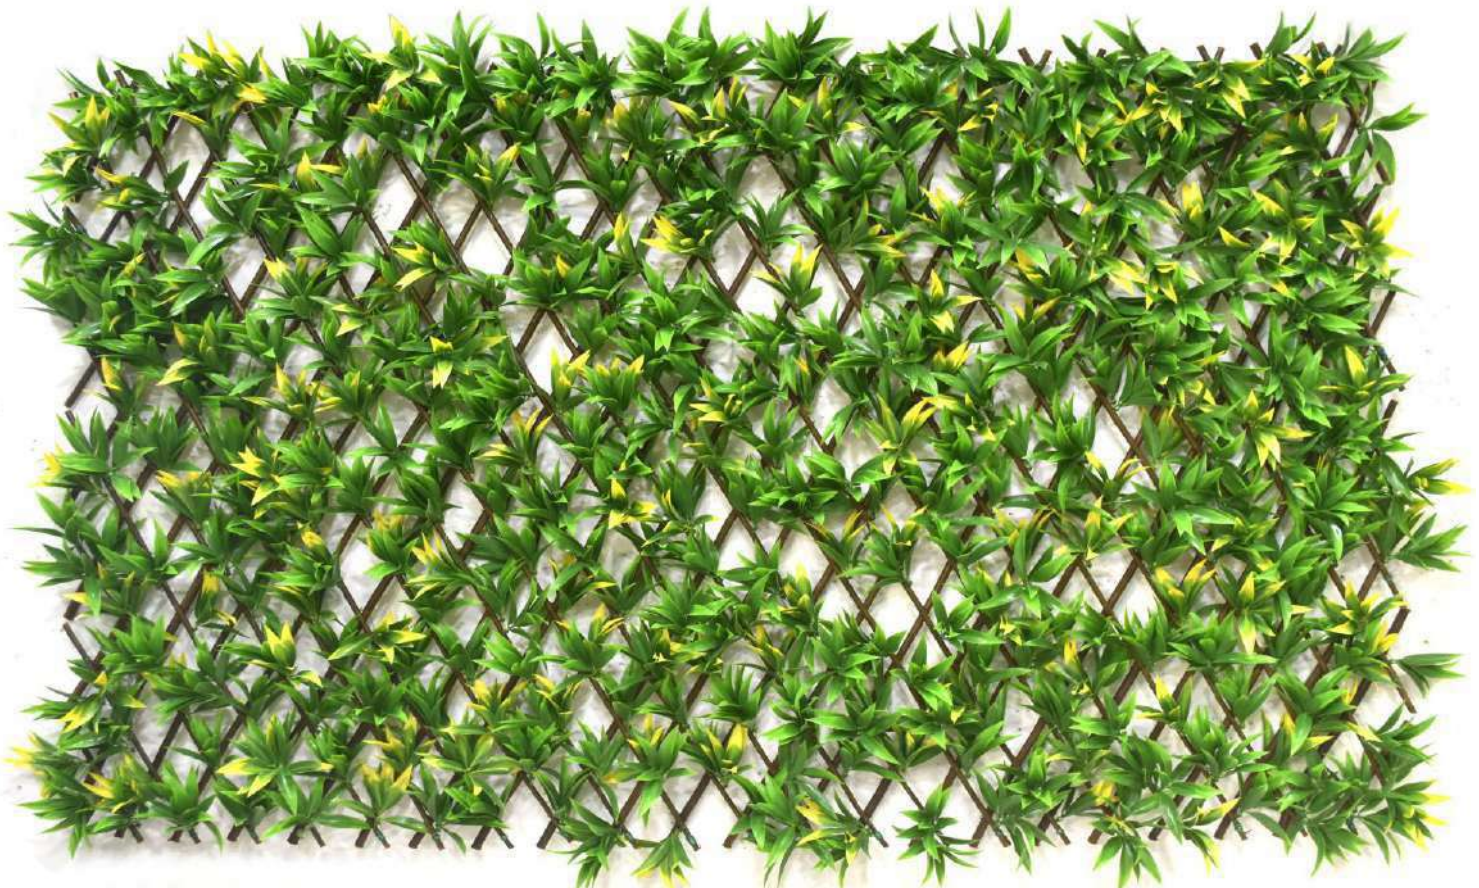

AG-8052-1001
SIZE 50x50 CM
AREA: 2.69 SQFT

ROOHKI
HOME DECOR

VERTICAL GARDEN WALL (50x50 CM)

AG-8053-886

SIZE 50x50 CM

AREA: 2.69 SQFT

AG-8054 G-908

SIZE 50x50 CM

AREA: 2.69 SQFT

ROOHKI
HOME DECOR

VERTICAL GARDEN WALL (50x50 CM)

AG-6011-4277

AG-6012-4280

ROOHKI
HOME DECOR

EXPANDABLE TRELLIS

AG-6032 RF-3913 (Red Flower)