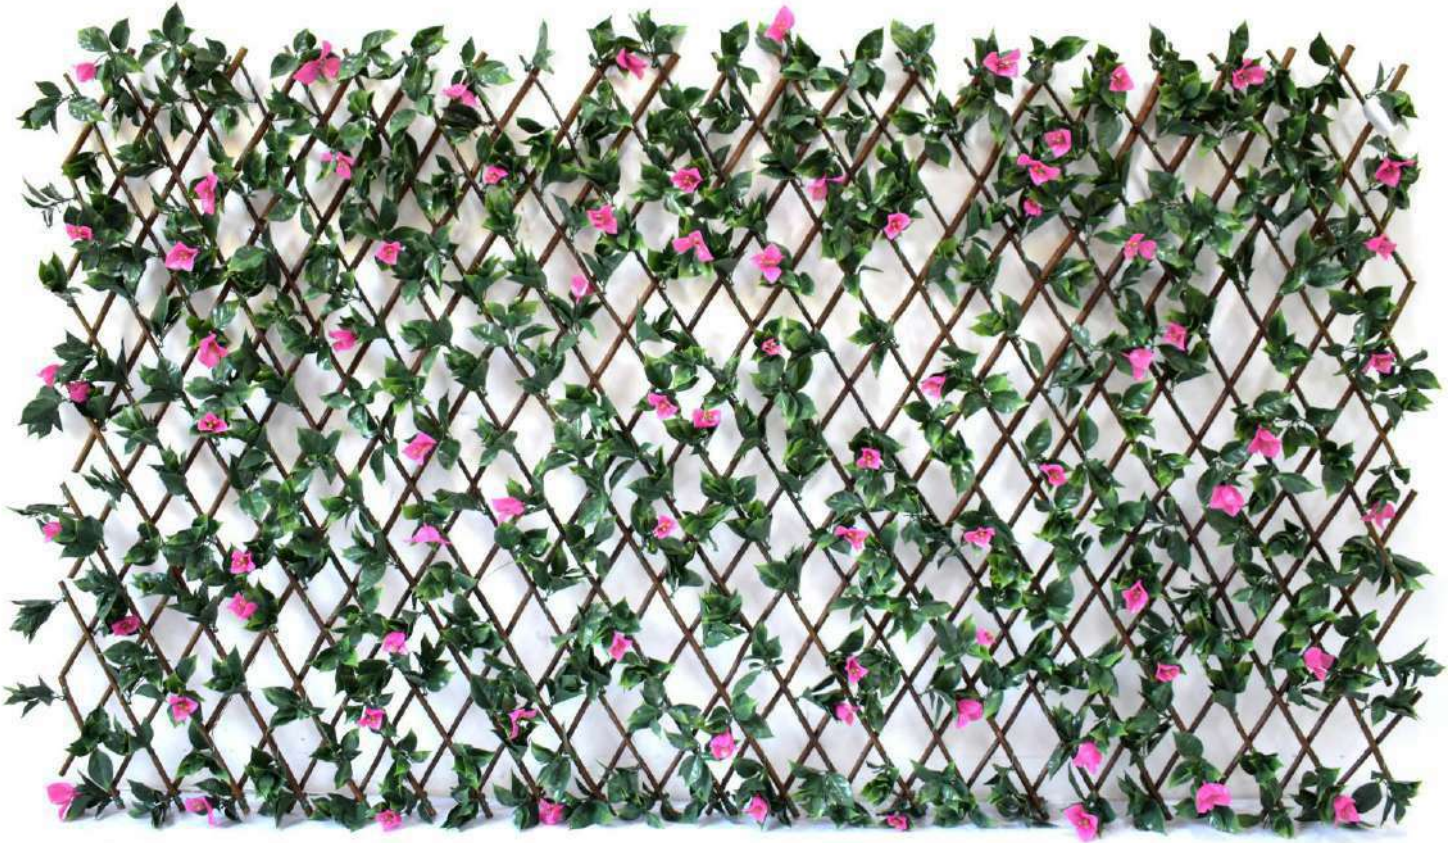

AG-8052-1001
SIZE 50x50 CM
AREA: 2.69 SQFT

ROOHKI
HOME DECOR

VERTICAL GARDEN WALL (50x50 CM)

AG-8053-886

SIZE 50x50 CM

AREA: 2.69 SQFT

AG-8054 G-908

SIZE 50x50 CM

AREA: 2.69 SQFT

ROOHKI
HOME DECOR

VERTICAL GARDEN WALL (50x50 CM)

AG-6011-4277

AG-6012-4280

ROOHKI
HOME DECOR

EXPANDABLE TRELLIS

AG-6032 RF-3913 (Red Flower)