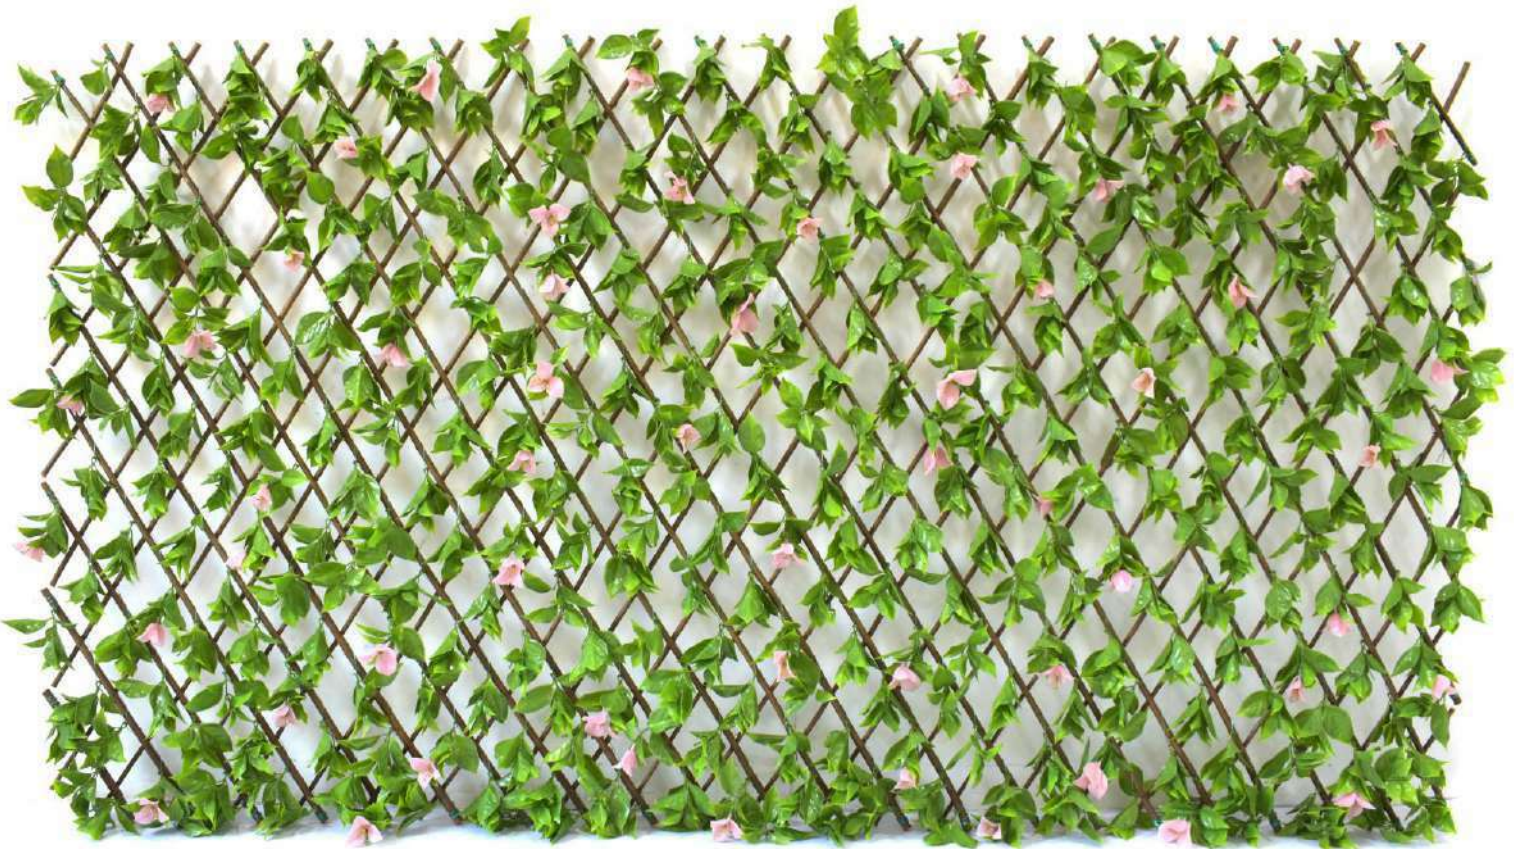

AG-8052-1001
SIZE 50x50 CM
AREA: 2.69 SQFT

ROOHKI
HOME DECOR

VERTICAL GARDEN WALL (50x50 CM)

AG-8053-886

SIZE 50x50 CM

AREA: 2.69 SQFT

AG-8054 G-908

SIZE 50x50 CM

AREA: 2.69 SQFT

ROOHKI
HOME DECOR

VERTICAL GARDEN WALL (50x50 CM)

AG-6011-4277

AG-6012-4280

ROOHKI
HOME DECOR

EXPANDABLE TRELLIS

AG-6032 RF-3913 (Red Flower)