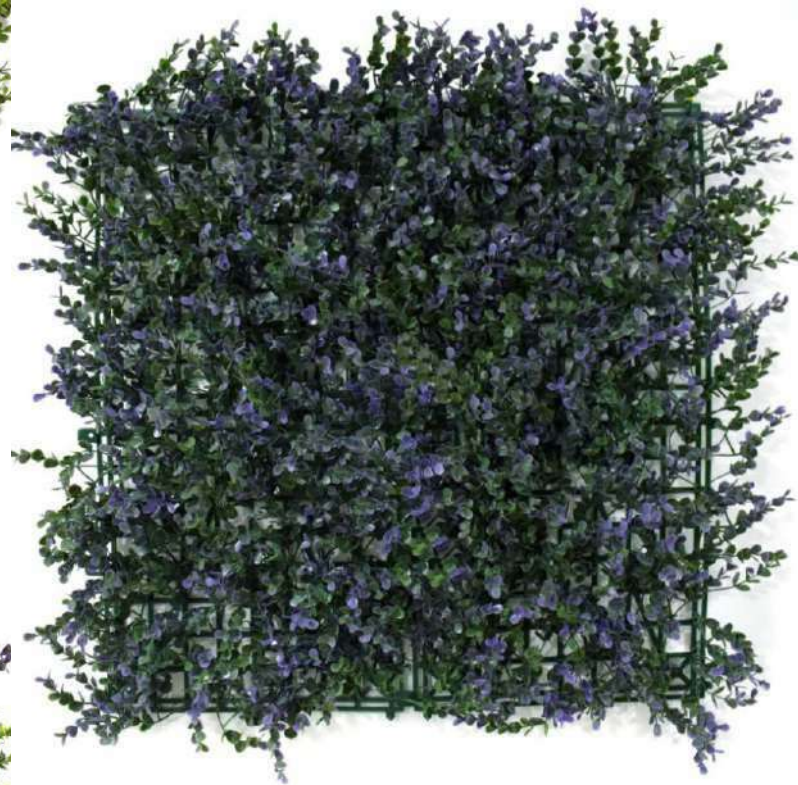

AG-8014 O-763
SIZE 50x50 CM
AREA: 2.69 SQFT

ROOHKI
HOME DECOR

VERTICAL GARDEN WALL (50x50 CM)

AG-8014 R-766
SIZE 50x50 CM
AREA: 2.69 SQFT

AG-8014 GW-766
SIZE 50x50 CM
AREA: 2.69 SQFT

AG-8014 GW-1-766
SIZE 50x50 CM
AREA: 2.69 SQFT

ROOHKI
HOME DECOR

VERTICAL GARDEN WALL (50x50 CM)

AG-8014 GY-762

SIZE 50x50 CM

AREA: 2.69 SQFT

AG-8014 GP-763

SIZE 50x50 CM

AREA: 2.69 SQFT

AG-8014 GWP-765

SIZE 50x50 CM

AREA: 2.69 SQFT

ROOHKI
HOME DECOR

VERTICAL GARDEN WALL (50x50 CM)

AG-8015 A-766

SIZE 50x50 CM

AREA: 2.69 SQFT

AG-8015 B-763

SIZE 50x50 CM

AREA: 2.69 SQFT

AG-8015 R-765

SIZE 50x50 CM

AREA: 2.69 SQFT

ROOHKI
HOME DECOR

VERTICAL GARDEN WALL (50x50 CM)