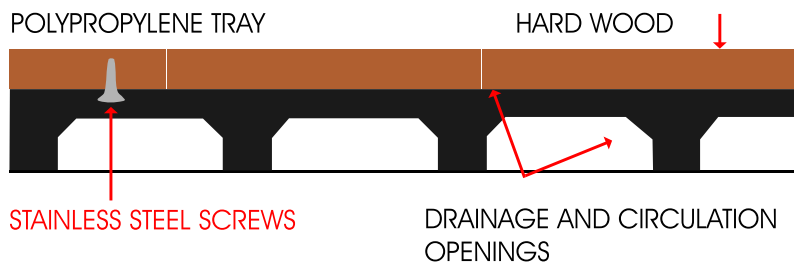

ROOHKI
HOME DECOR

WOODEN DECK TILE LONG LASTING AND ROBUST

Volume 4

Interlocking DECK TILES

These Deck tiles combine premium quality natural hardwood with a high strength composite interlocking backing. This system features a fastening matrix that is pre secured using industrial strength screws on the underside of the tile. The deck tiles are sold in pieces or sq ft.

They can be installed over any even surface to create your own stunning outdoor entertainment areas. Once our Dekorr Deck Tiles are locked in place, they will create a durable hard wearing deck floor. Our tiles are comfortable to walk on, visually stunning and yet durable enough for any climate or weather.

SYSTEM DETAIL

Application

Product Range

Size (300x300x24mm)

AGDT01-308

Product Range

Size (300x300x24mm)

AGDT02-344

Product Range

WOODEN DECK TILES WITH PU COATING

DARK GRAY

LIGHT GRAY

TEAK

WALNUT

Product Range

Size (300x300x24mm)