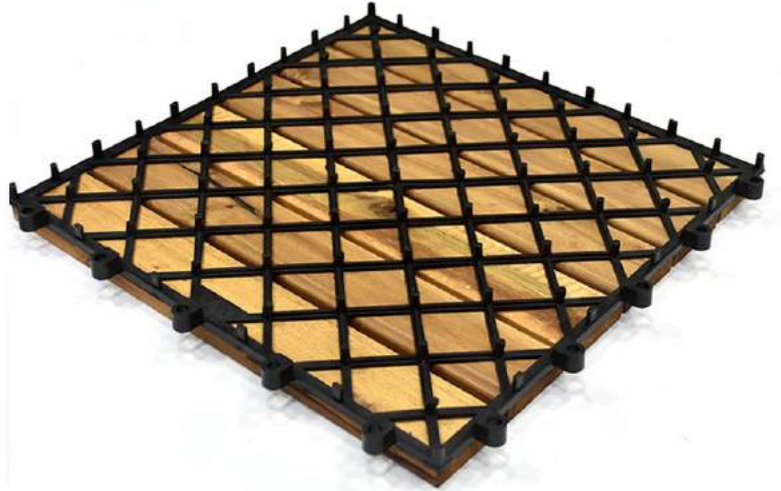

ROOHKI
HOME DECOR

WOODEN DECK TILE LONG LASTING AND ROBUST

Volume 4

Interlocking DECK TILES

These Deck tiles combine premium quality natural hardwood with a high strength composite interlocking backing. This system features a fastening matrix that is pre secured using industrial strength screws on the underside of the tile. The deck tiles are sold in pieces or sq ft.

DECK TILES USES

- Urban patios, terraces and rooftop decks
- Large, commercial flat rooftop terraces and plazas
- Deck pedestals for roof pavers: concrete pavers, wood tiles, stone, etc.
- Decks on green roofs creative rooftop decking environments
- Residential decks over cracked concrete patios & on-grade
- Decking and landscaped areas on streets and curbsides
- Commercial decks, residential decks and retrofitted decks

SYSTEM DETAIL

Application

Product Range

Size (300x300x24mm)

AGDT01-308

Product Range

Size (300x300x24mm)

AGDT02-344

Product Range

WOODEN DECK TILES WITH PU COATING

DARK GRAY

LIGHT GRAY

TEAK

WALNUT

Product Range

Size (300x300x24mm)