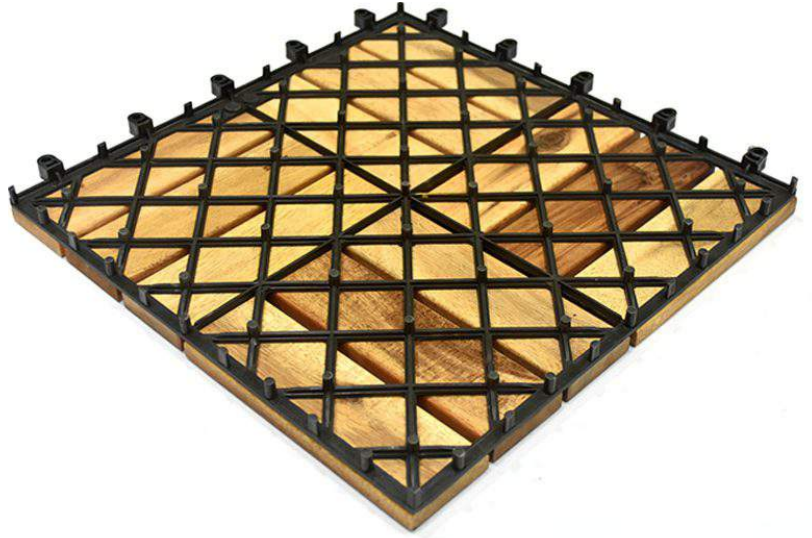

ROOHKI
HOME DECOR

WOODEN DECK TILE LONG LASTING AND ROBUST

Volume 4

Interlocking DECK TILES

These Deck tiles combine premium quality natural hardwood with a high strength composite interlocking backing. This system features a fastening matrix that is pre secured using industrial strength screws on the underside of the tile. The deck tiles are sold in pieces or sq ft.

DECK TILES USES

- Urban patios, terraces and rooftop decks
- Large, commercial flat rooftop terraces and plazas
- Deck pedestals for roof pavers: concrete pavers, wood tiles, stone, etc.
- Decks on green roofs creative rooftop decking environments
- Residential decks over cracked concrete patios & on-grade
- Decking and landscaped areas on streets and curbsides
- Commercial decks, residential decks and retrofitted decks

SYSTEM DETAIL

Application

Product Range

Size (300x300x24mm)

AGDT01-308

Product Range

Size (300x300x24mm)

AGDT02-344

Product Range

WOODEN DECK TILES WITH PU COATING

DARK GRAY

LIGHT GRAY

TEAK

WALNUT

Product Range

Size (300x300x24mm)