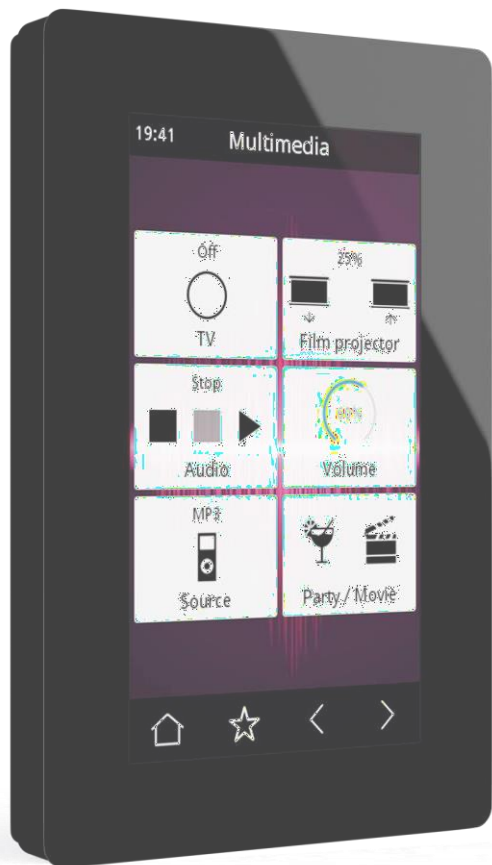

- Widescreen 4.3" TFT display (16:9)
- Capacitive multitouch technology
- Up to 48 control functions, organized in 6 configurable pages
- Wide range of UI widgets
- User editable "favorites" page
- Configurable background images in all pages
- Touch gestures (4 swipe gestures + multitouch gesture) to run quick actions even when the display is off (power saving mode)

Functionality

Not just a pretty face

Iddero VERSO has everything you need for your next KNX project:

- Weekly time schedules (up to 48 channels, 4 doubleprograms / channel)
- Alarm monitoring (up to 48 alarms) with event log
- Internal scene controller
- Two independent thermostats, featuring P-I control, separate two-stage heating and cooling, etc.
- Four multi-function inputs, individually configurable as binary or temperature probe inputs
- Built-in temperature sensor
- Real-time clock (RTC) with backup battery
- Integrated KNX bus coupling unit (TP1)
- Ultra-low power consumption

Installation options

Iddero VERSO can be installed in portrait or landscape orientation, and supports surface and flush mounting options.

Surface mounting

- In solid walls, using a standard wall mounting box (Iddero ref. E-C466 or equivalent)
- In hollow walls (drywall, plasterboard), using standard wall mounting box suitable for hollow walls (Iddero ref. E-C456 or equivalent)

Flush mounting (*)

- In hollow walls (drywall, plasterboard), using a flush mounting adapter (Iddero ref. E-F401)

(*) Please check the product datasheet. Not compatible with VERSO/INDOOR.

Remote control from smartphones and tablets
VERSO+IP retains the elegant design, attractive visualisation, and advanced functionality of the Iddero VERSO touch panel, and adds IP connectivity for anytime, anywhere remote control from smartphones and tablets.