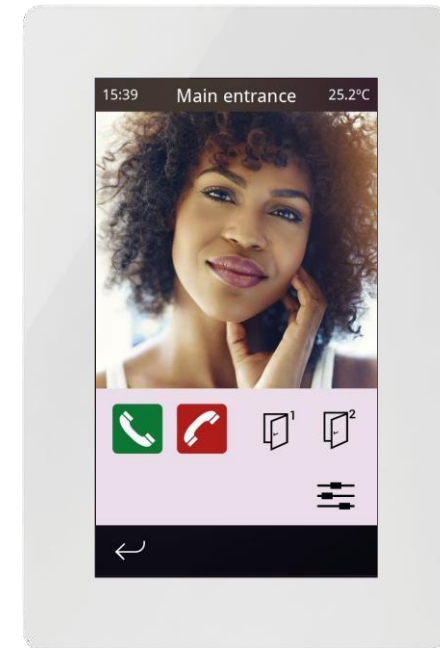

iddero

Elegant. Compact. Versatile.

Welcome to Iddero VERSO: A family of 4.3" capacitive touch panels that combine an attractive, beautifully crafted visualisation, a wide array of functionality, IP connectivity for remote access, and seamless integration with door phone systems. Available in white or black GLASS finishes, supports surface and flush mounting, in portrait or landscape mode. The perfect choice for any environment.

BRIGHT CONSULTANTS

Models

Iddero VERSO
4.3" KNX capacitive touch
panel

VERSO+IP
4.3" KNX capacitive touch panel
with IP connection for remote access

VERSO/INDOOR
4.3" KNX capacitive touch panel
with IP connection and door phone function

A user interface you will actually want to use

Discover a beautifully crafted user interface where every detail has been carefully designed. Combine a wide range of widgets, including RGBW pickers, regulation bars, rotary controls, and much more. Customize the look & feel to meet your needs and preferences.

- Widescreen 4.3" TFT display (16:9)
- Capacitive multitouch technology
- Up to 48 control functions, organized in 6 configurable pages
- Wide range of UI widgets
- User editable "favorites" page
- Configurable background images in all pages
- Touch gestures (4 swipe gestures + multitouch gesture) to run quick actions even when the display is off (power saving mode)