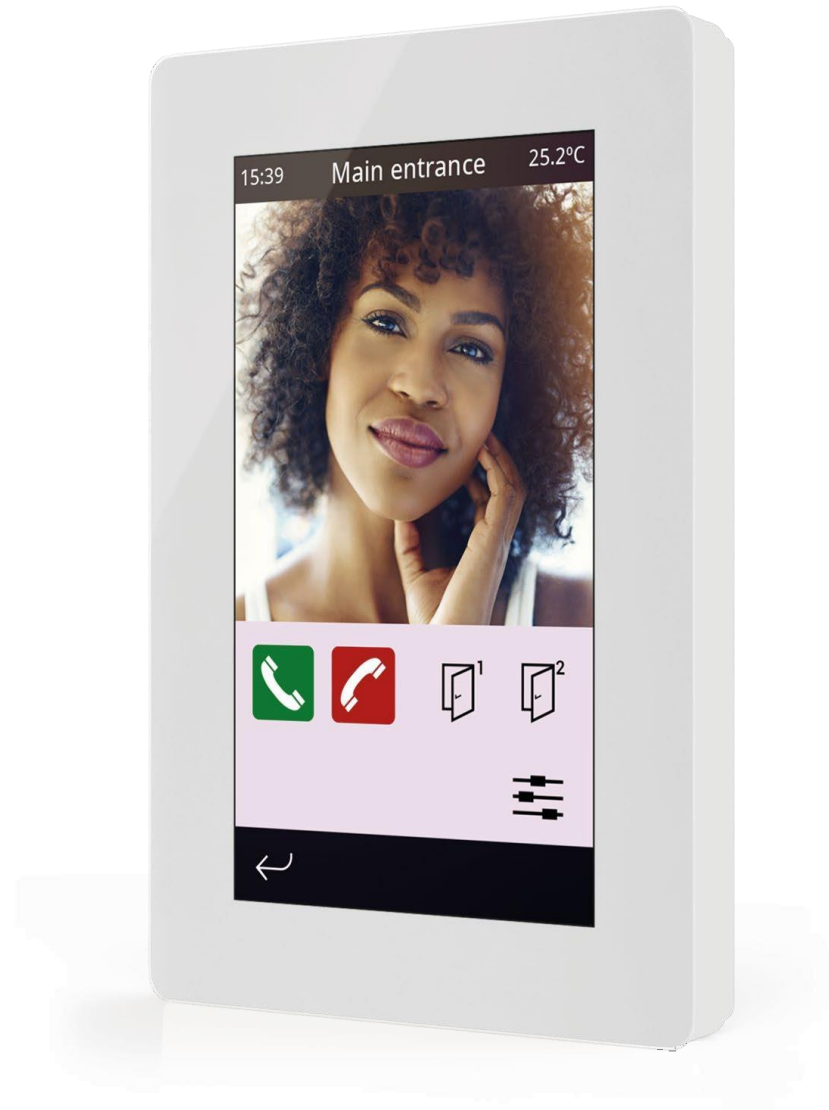

Iddero VERSO with superpowers

Everything from Iddero VERSO and VERSO+IP, now with twice as many UI controls (up to 96 controls organized in 12 pages), plus door phone integration and IP cameravisualisation.

Welcome home!

VERSO/ INDOOR doubles as an indoor monitor for your door phone system. Receive incoming calls from your door entry panel and enjoy best-in-class performance with exceptional image quality and full-duplex audio with acoustic echo cancellation.

The choice is yours

VERSO/ INDOOR is compatible with SIP door stations from most major IP manufacturers out of the box, as well as with generic SIP door stations.

Coming soon; please check availability

BRIGHT CONSULTANTS

MURA

SSS SIEDLE

FERMAX

Comelit

DoorBird

Carus

ROBIN

BAUDISCH