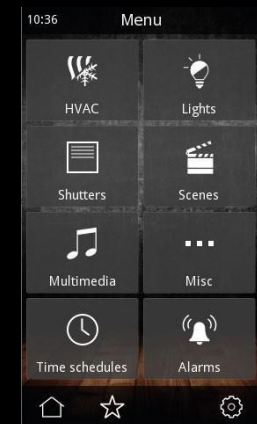

A user interface you will actually want to use

Discover a beautifully crafted user interface where every detail has been carefully designed. Combine a wide range of widgets, including RGBW pickers, regulation bars, rotary controls, and much more. Customize the look & feel to meet your needs and preferences.

- Widescreen 4.3" TFT display (16:9)
- Capacitive multitouch technology
- Up to 48 control functions, organized in 6 configurable pages
- Wide range of UI widgets
- User editable "favorites" page
- Configurable background images in all pages
- Touch gestures (4 swipe gestures + multitouch gesture) to run quick actions even when the display is off (power saving mode)

Dark mode

Try the new “dark mode” — an alternative user interface theme based on a palette of dark tones that reduces the luminance emitted by the screen. Dark mode helps reduce eye strain and facilitates screen use in low-light environments.

Flush mounting (*)

- In hollow walls (drywall, plasterboard), using a flush mounting adapter (Iddero ref. E-F401)

(*) Please check the product datasheet. Not compatible with VERSO/INDOOR.

Remote control from smartphones and tablets
VERSO+IP retains the elegant design, attractive visualisation, and advanced functionality of the Iddero VERSO touch panel, and adds IP connectivity for anytime, anywhere remote control from smartphones and tablets.