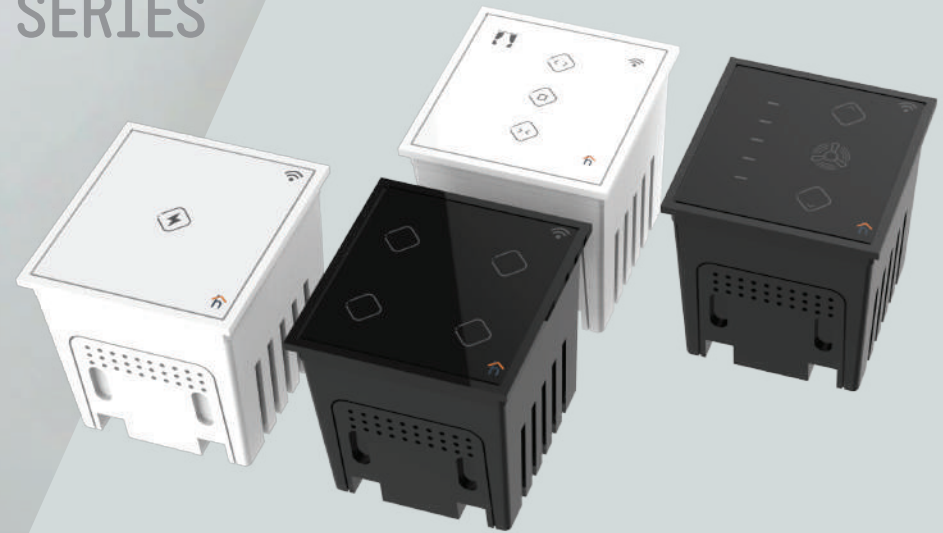

Use your mobile phone to remotely operate the gate.

“
MAKE IT A
SAFE &
SMART HOME

DIGITAL DOOR LOCK

Open or close the door to your home remotely with your mobile phone.

OUR PRODUCTS

GRANDE SERIES

Wi-Fi enabled

Wi-Fi &
IR enabled

Alexa &
Google Home

Otohom
Android & iOS app

OUR PRODUCTS

ECO SERIES

Modular design

Glass touch panel

Fits standard box and plate sizes