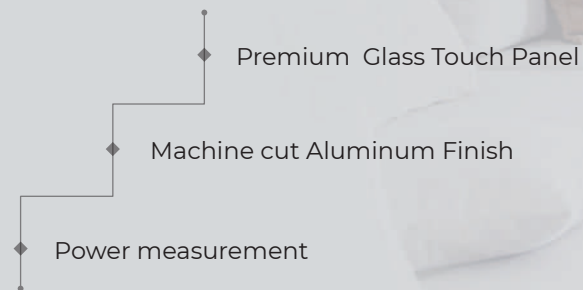

Use your mobile phone to remotely operate the gate.

“
MAKE IT A
SAFE &
SMART HOME

DIGITAL DOOR LOCK

Open or close the door to your home remotely with your mobile phone.

OUR PRODUCTS

GRANDE SERIES

Wi-Fi enabled