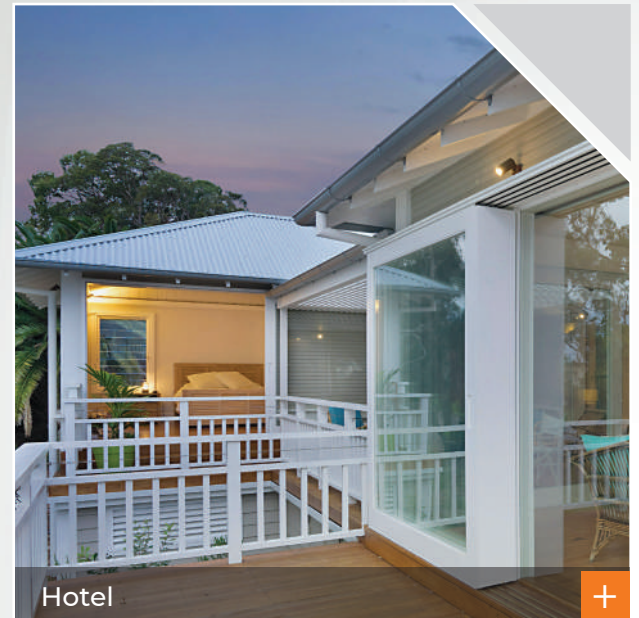

“
PROVIDE
SOLUTIONS TO